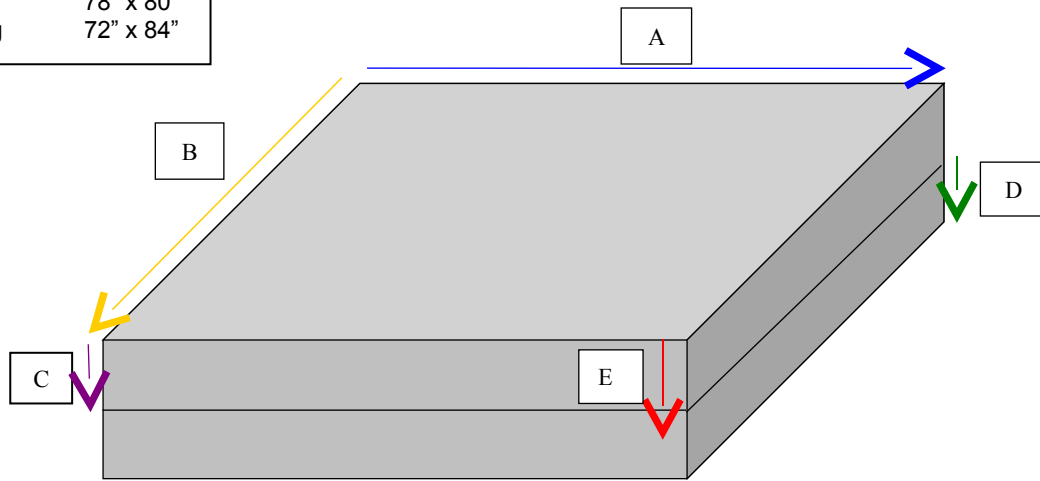

INTERIOR CREATIONS, INC.

Phone (541)998-6623 • Fax (541)998-6708

Custom Bedspreads, Coverlets, Bedskirts & Duvet Covers

Ordering bedspreads and coverlets requires exact measurements with mattress dressed in sheets and blankets for accuracy (motorcoach orders please refer to additional instructions online for measuring corner radius).

Drop length of bedspread and coverlet is from top of mattress to desired length below box spring; bedskirt drop length is from box spring to floor or desired length. For duvet covers, simply let us know dimensions of the duvet/comforter to be covered.

Order either online – if your design does not require a visual aid – or print out this form and fax to us at (541)998-6708.

STANDARD DIMENSIONS	
Size	W x L
Twin	39" x 75"
Double	54" x 75"
Queen	60" x 80"
King	78" x 80"
Cal. King	72" x 84"

- A: Mattress width
- B: Mattress length
- C: Mattress thickness
- D: Bedskirt drop length
- E: Bedcovering drop length

(FOR OFFICE USE)

Order #

Name: _____

Date: _____

Address: _____

Phone: _____

_____

email: _____

Mattress width (A): _____

Mattress thickness (C): _____

Mattress length (B): _____

Bedskirt drop length (D): _____

Bedcover drop length (E): _____